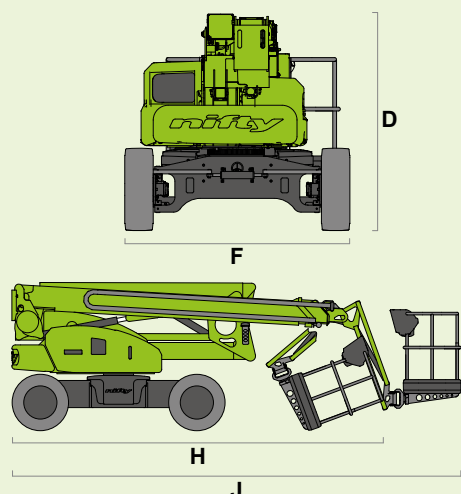

SiOPS® toughcage Niftylink® Gen² Hybrid

niftylift.com.au

11 Kennington Drive Tomago NSW 2322

02 4964 9765 or 1300 4 NIFTY

sales@niftylift.com.au

Hybrid²