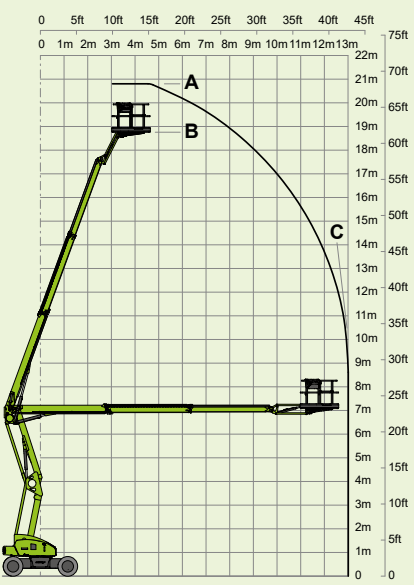

SiOPS® toughcage Niftylink® Gen² Hybrid

niftylift.com.au

11 Kennington Drive Tomago NSW 2322

02 4964 9765 or 1300 4 NIFTY

sales@niftylift.com.au

Hybrid²